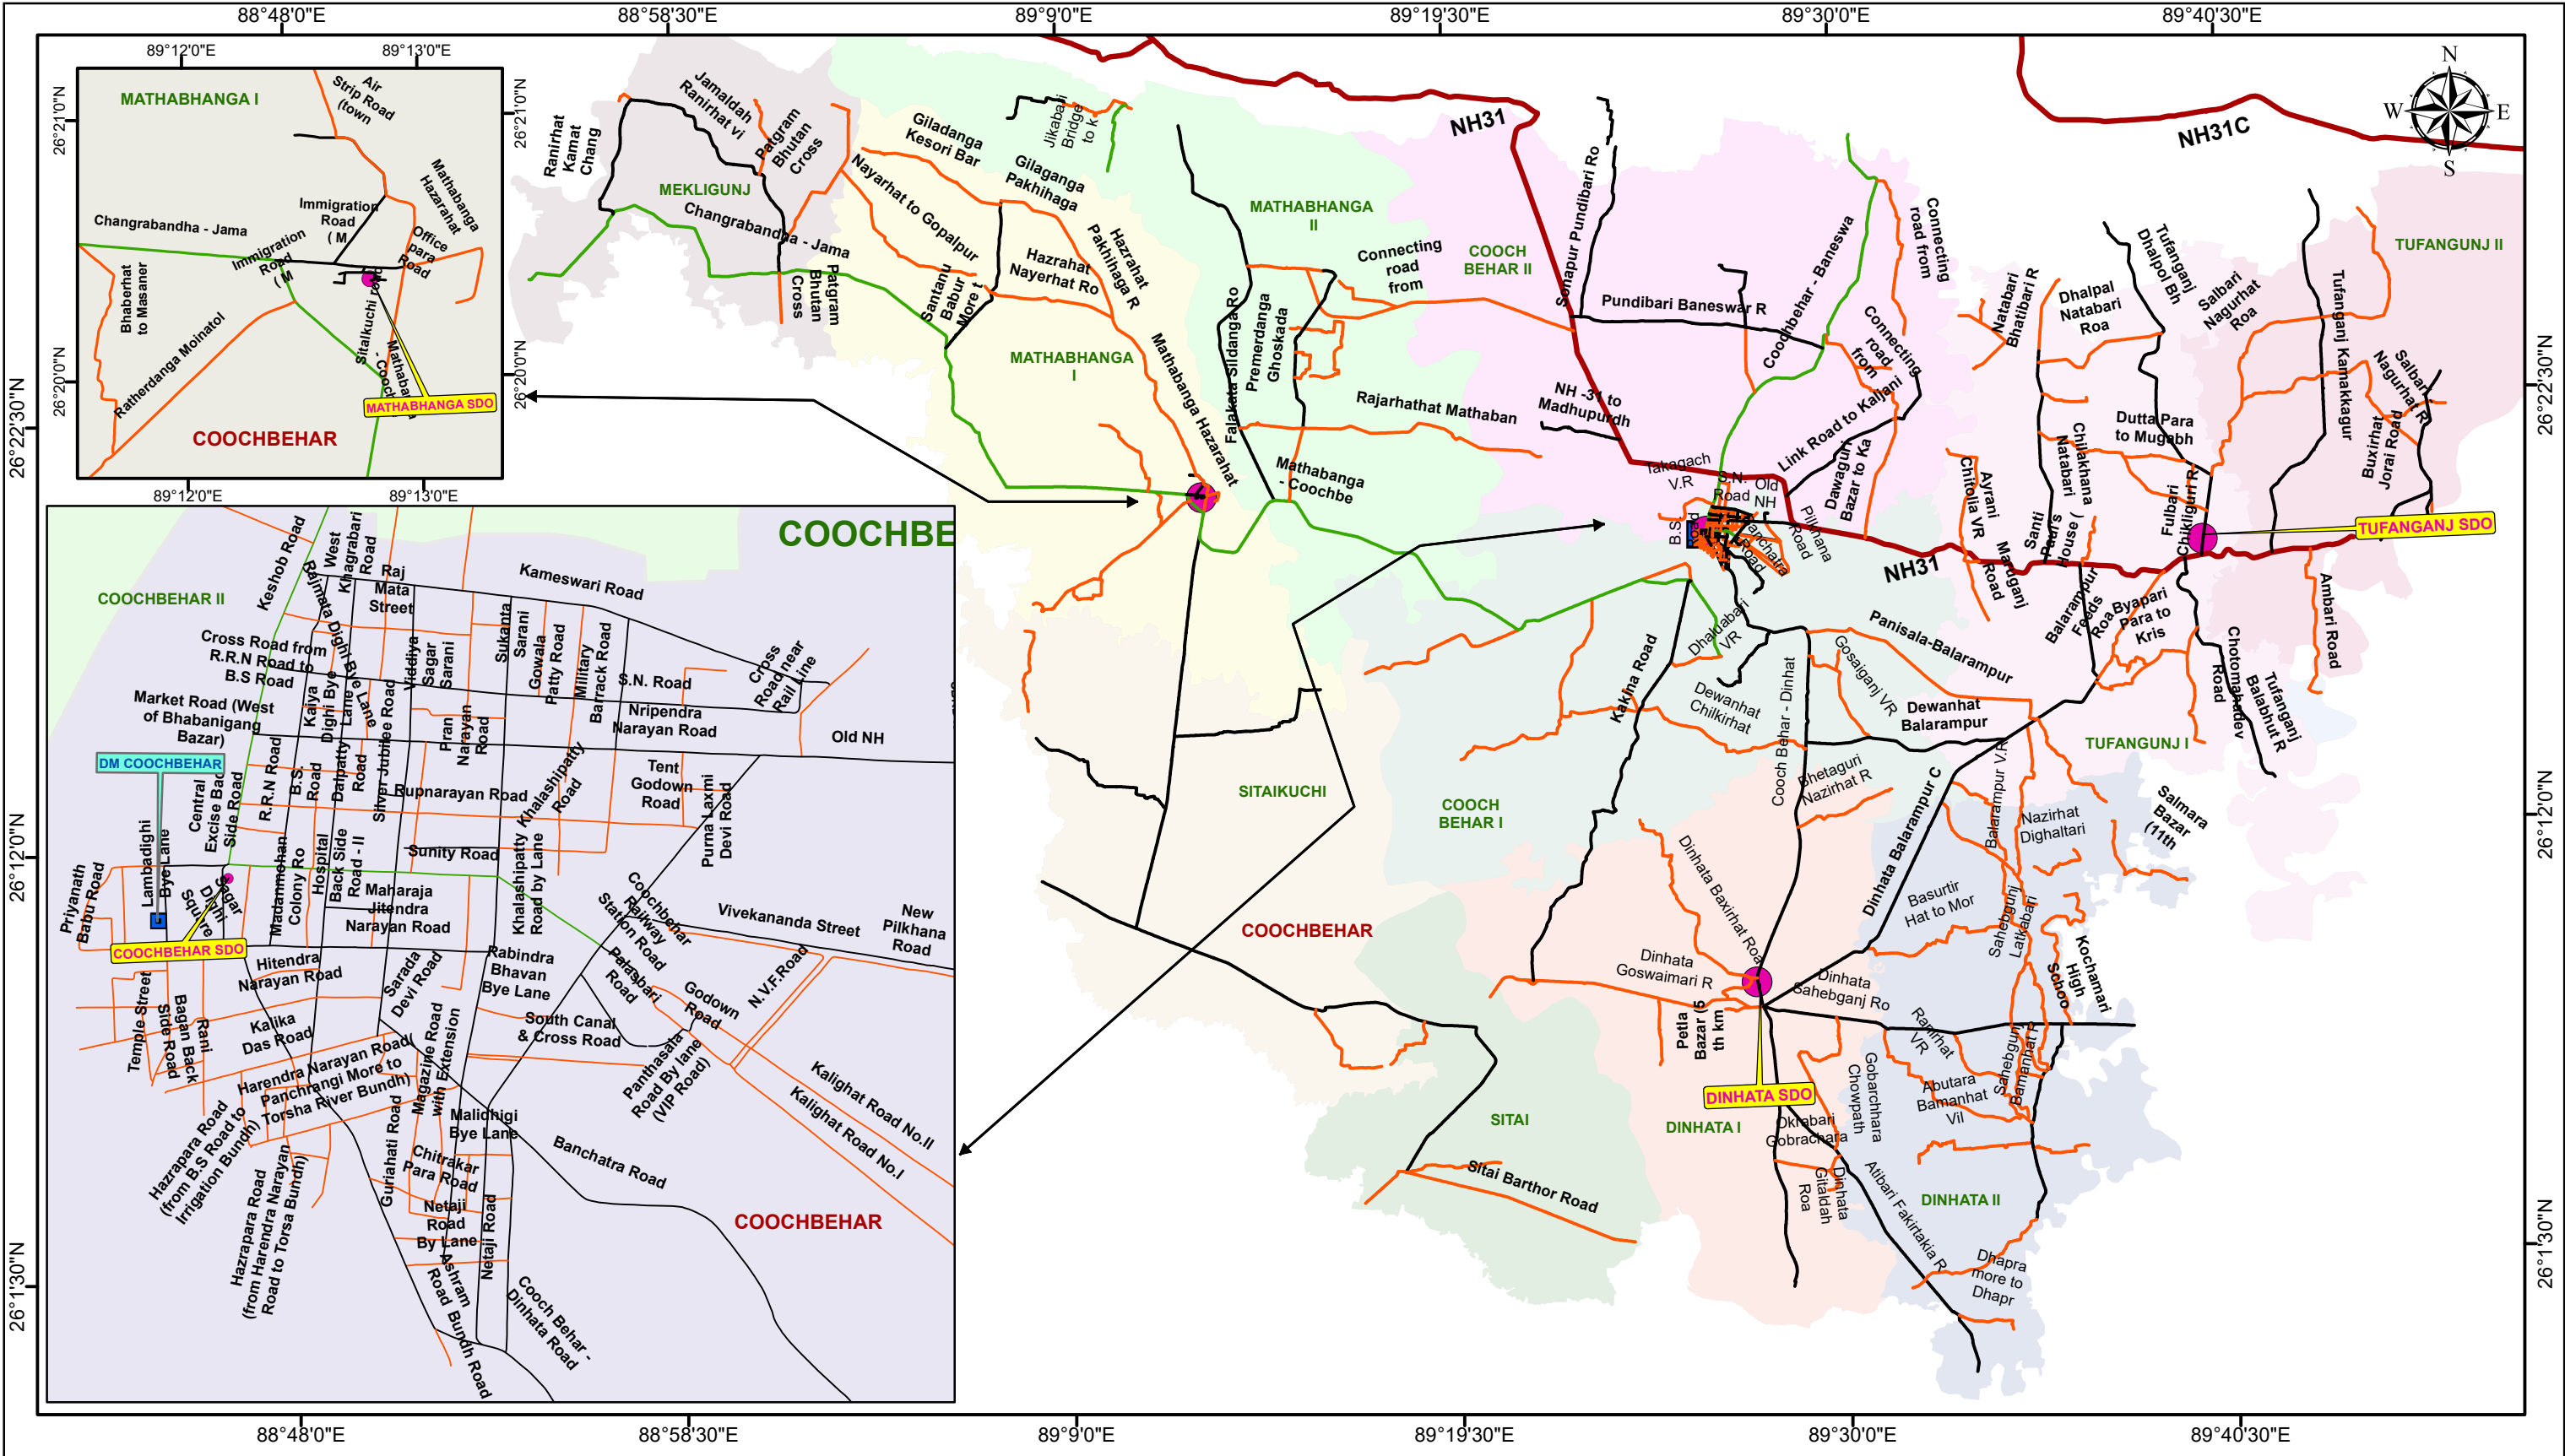

COOCHBEHAR

LEGEND

- NATIONAL HIGHWAY
- STATE HIGHWAY
- MAJOR DISTRICT ROAD
- RURAL ROAD
- SUB-DIVISION OFFICE
- DM OFFICE
- DISTRICT

1:50000

Kilometers